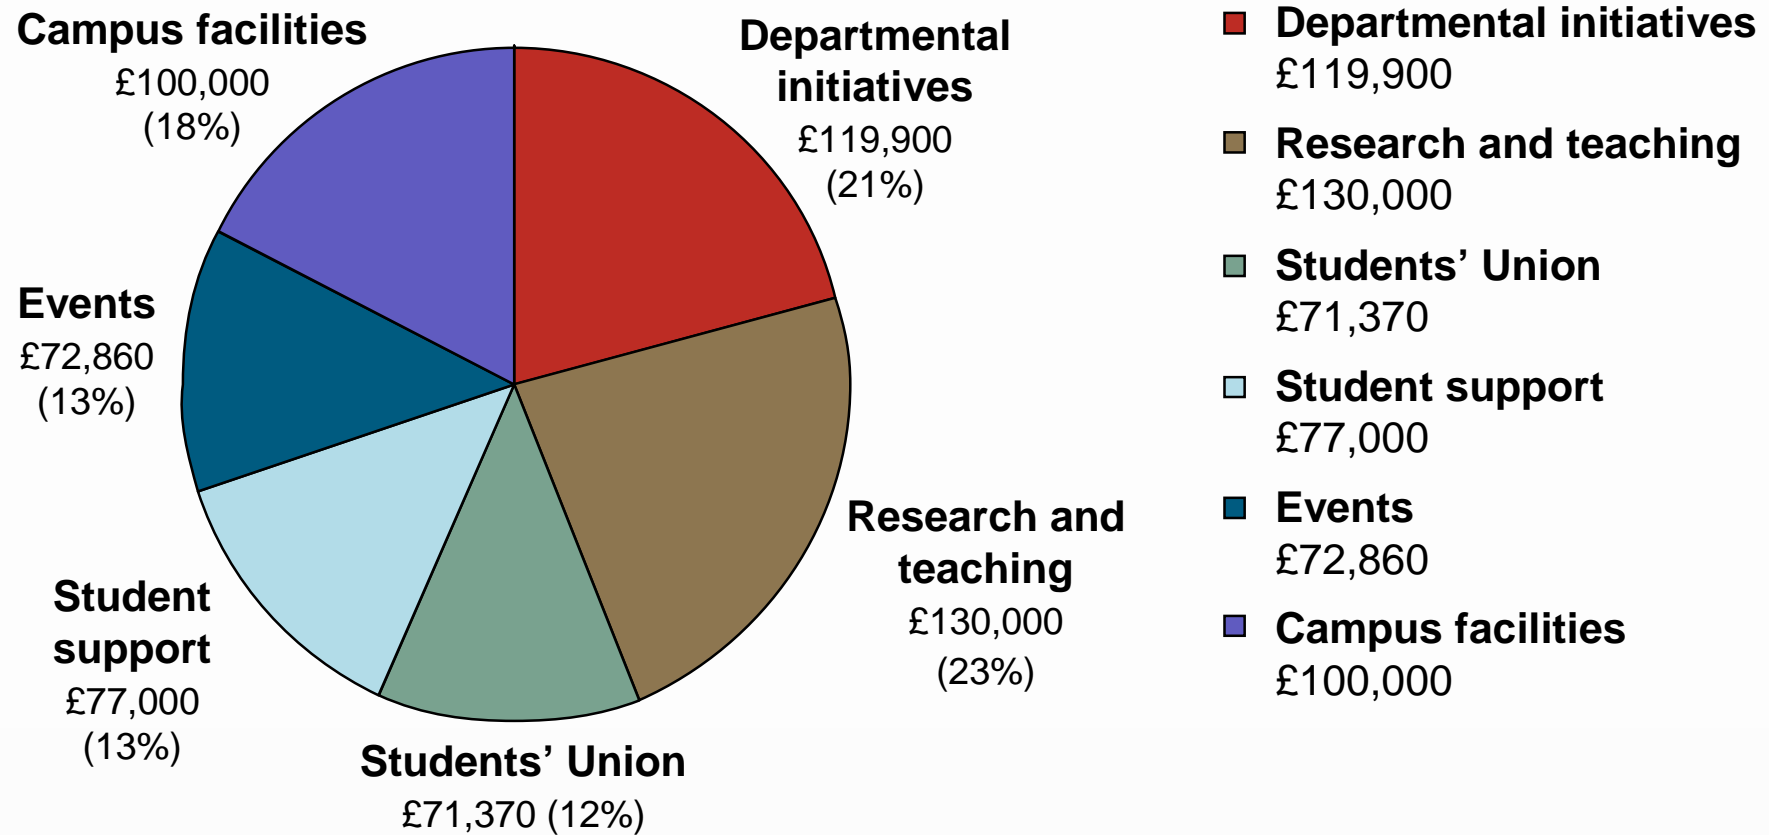

THE LONDON SCHOOL
OF ECONOMICS AND
POLITICAL SCIENCE ■

Fundraising at LSE – the Annual Fund

Katie Walsh • Head of Annual Fund

26 September 2009 • Alumni Association Leadership Forum 2009

Alumni

Annual Fund allocations – FY 2008